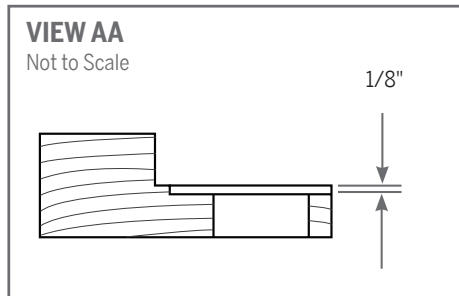

TECHNICAL DETAILS: 3000 MULTI-POINT LOCK

For Single Door and Active Door Of Double Door

JAMB AND MULL MORTISE FABRICATION DETAIL

! C/L of strike mounting screws are to match with C/L of Lock and door.

TECHNICAL DETAILS: 3000 MULTI-POINT LOCK

JAMB AND STILE FABRICATION

TECHNICAL DETAILS: 3000 MULTI-POINT LOCK

FINISHES

Face Plate Finishes:

Victorian Bronze

Satin Stainless Steel

Bright Brass

Strike Plate Finishes: