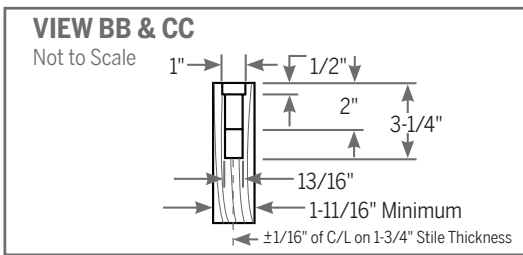

TECHNICAL DETAILS: 3000 MULTI-POINT LOCK

For Single Door and Active Door Of Double Door

JAMB AND MULL MORTISE FABRICATION DETAIL

! C/L of strike mounting screws are to match with C/L of Lock and door.

TECHNICAL DETAILS: 3000 MULTI-POINT LOCK

JAMB AND STILE FABRICATION

TECHNICAL DETAILS: 3000 MULTI-POINT LOCK

FINISHES

Face Plate Finishes:

Victorian Bronze

Satin Stainless Steel

Bright Brass

Strike Plate Finishes: