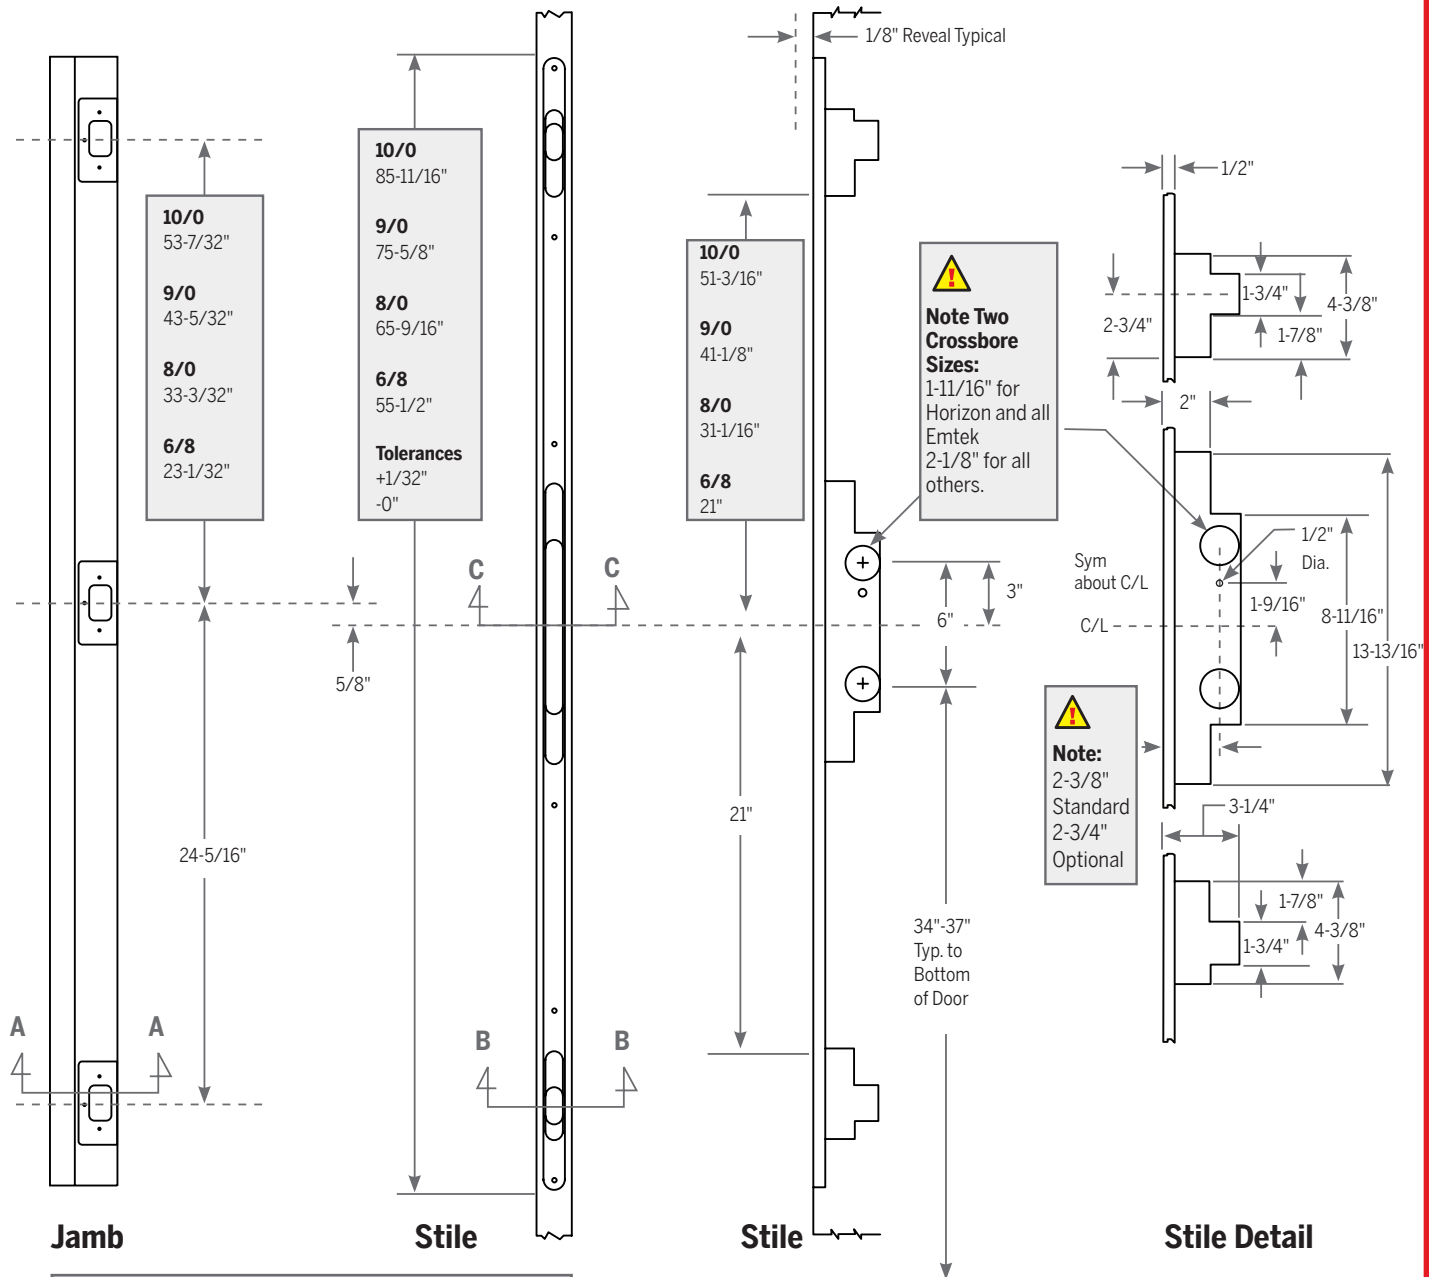

TECHNICAL DETAILS: 3000 MULTI-POINT LOCK

For Single Door and Active Door Of Double Door

JAMB AND MULL MORTISE FABRICATION DETAIL

! C/L of strike mounting screws are to match with C/L of Lock and door.

TECHNICAL DETAILS: 3000 MULTI-POINT LOCK

JAMB AND STILE FABRICATION

TECHNICAL DETAILS: 3000 MULTI-POINT LOCK

FINISHES

Face Plate Finishes:

Victorian Bronze

Satin Stainless Steel

Bright Brass

Strike Plate Finishes:

Victorian Bronze

Satin Stainless Steel

Bright Brass

Black

Satin Nickel

HANDING