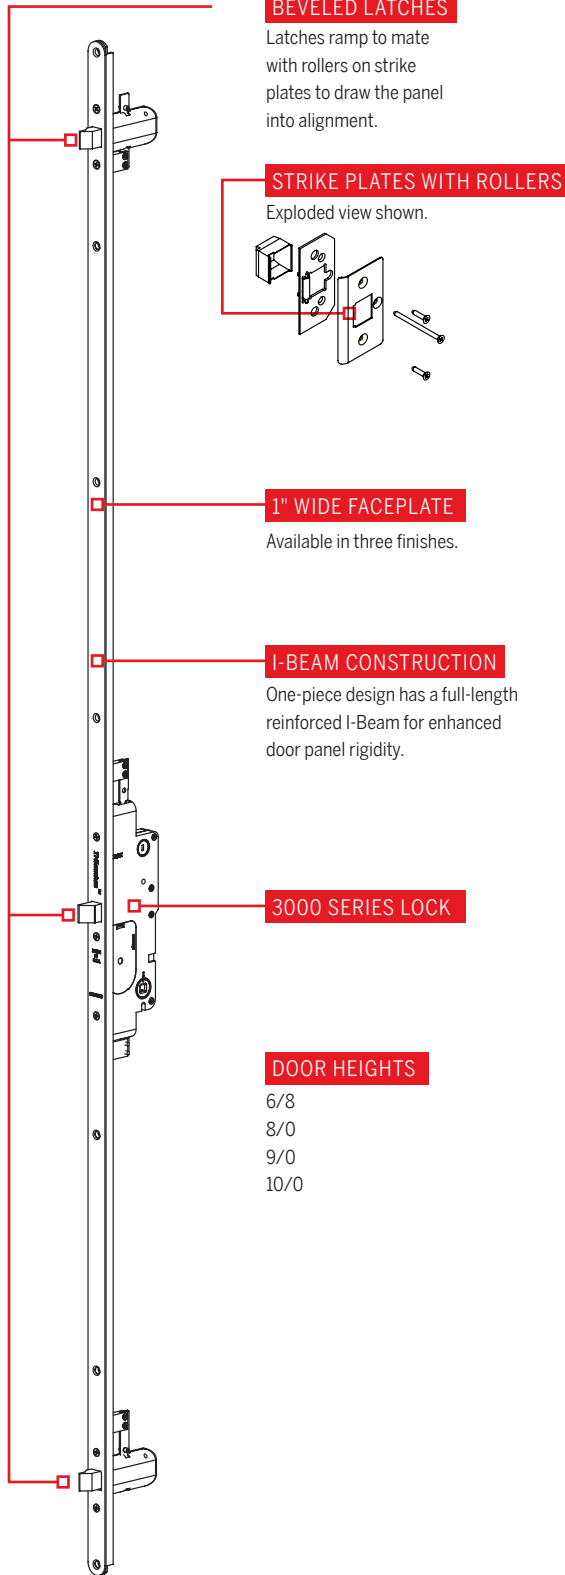

TECHNICAL DETAILS: 3000 MULTI-POINT LOCK

For Single Door and Active Door Of Double Door

JAMB AND MULL MORTISE FABRICATION DETAIL

! C/L of strike mounting screws are to match with C/L of Lock and door.

TECHNICAL DETAILS: 3000 MULTI-POINT LOCK

JAMB AND STILE FABRICATION

TECHNICAL DETAILS: 3000 MULTI-POINT LOCK

FINISHES

Face Plate Finishes:

Victorian Bronze

Satin Stainless Steel

Bright Brass

Strike Plate Finishes: